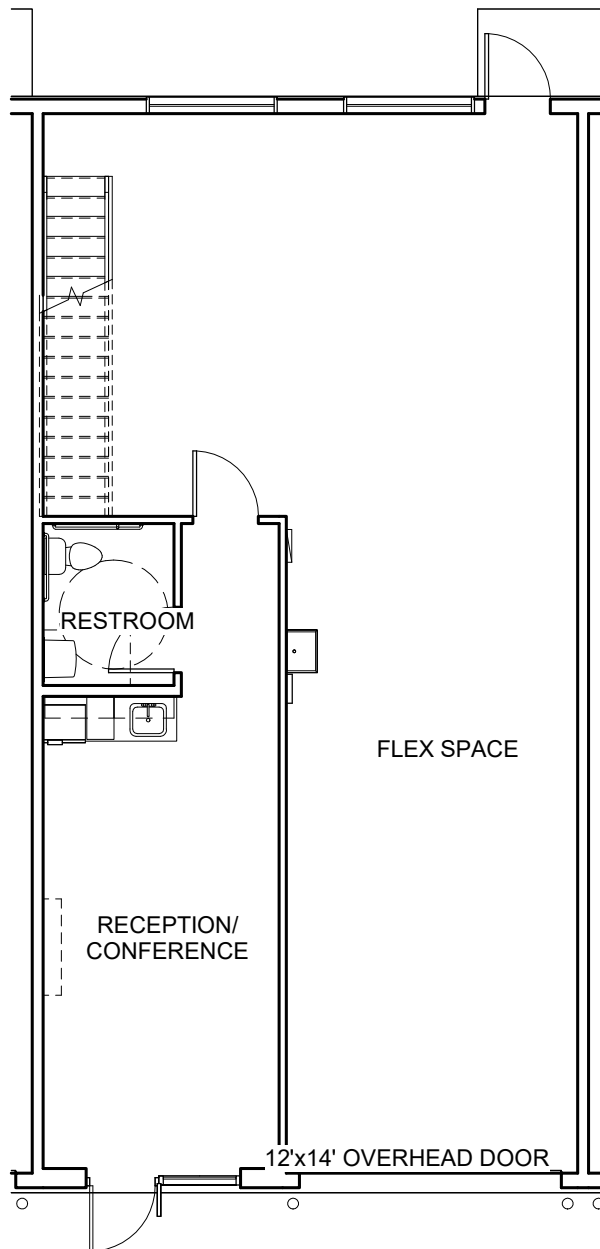

## PHASE 2 BUILDING 7 - SUITE 700

25' x 50' - 1250 SQ. FT.  
894 SQ. FT. - FLEX SPACE  
356 SQ. FT. - CONDITIONED OFFICE/BATH/BREAKROOM  
356 SQ. FT. - OPTIONAL MEZZANINE

## PHASE 2

### BUILDING 7 - SUITE 710

25' x 50' - 1250 SQ. FT.

894 SQ. FT. - FLEX SPACE

356 SQ. FT. - CONDITIONED OFFICE/BATH/BREAKROOM

356 SQ. FT. - OPTIONAL MEZZANINE

## PHASE II BUILDING 7 - SUITE 720

25' x 50' - 1250 SQ. FT.

894 SQ. FT. - FLEX SPACE

356 SQ. FT. - CONDITIONED OFFICE/BATH/BREAKROOM

356 SQ. FT. - OPTIONAL MEZZANINE