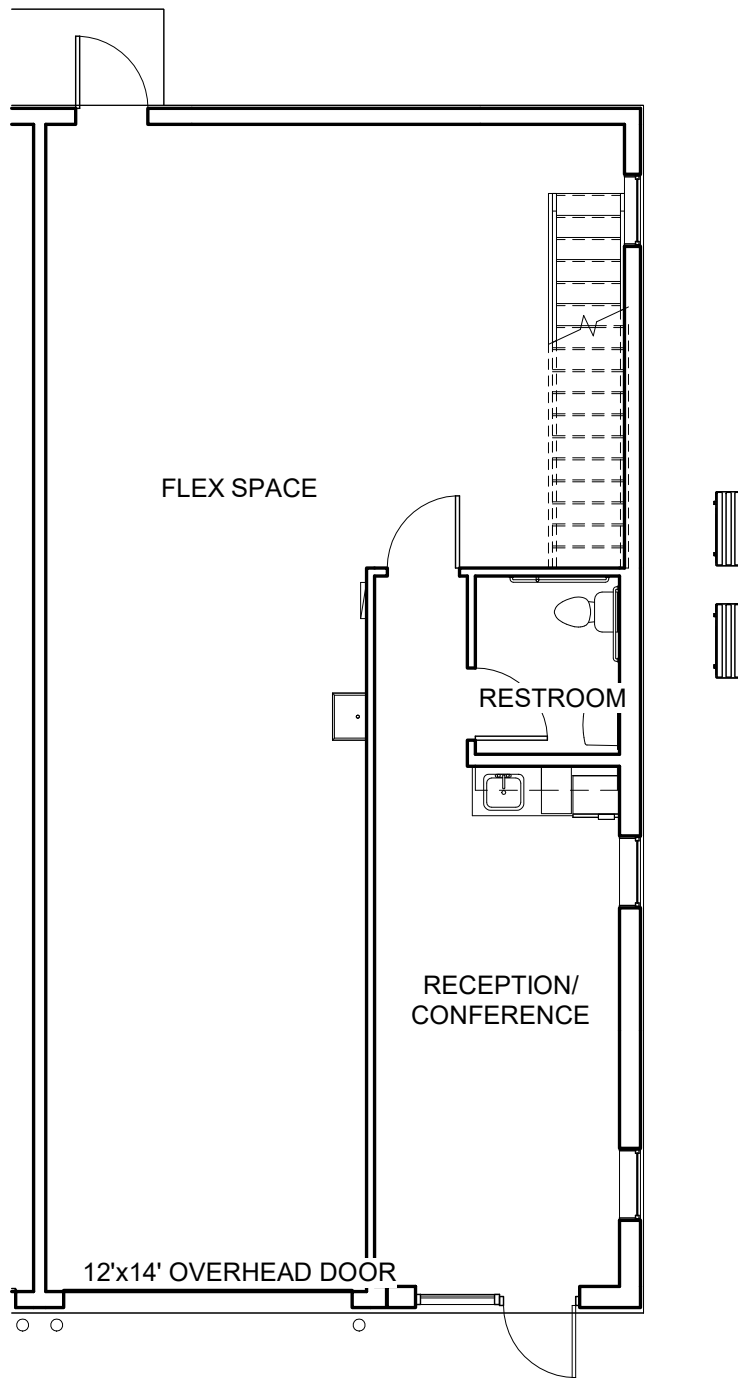

## PHASE 2 BUILDING 7 - SUITE 700

25' x 50' - 1250 SQ. FT.  
894 SQ. FT. - FLEX SPACE  
356 SQ. FT. - CONDITIONED OFFICE/BATH/BREAKROOM  
356 SQ. FT. - OPTIONAL MEZZANINE

### BUILDING 7 - SUITE 710

25' x 50' - 1250 SQ. FT.

894 SQ. FT. - FLEX SPACE

356 SQ. FT. - CONDITIONED OFFICE/BATH/BREAKROOM

356 SQ. FT. - OPTIONAL MEZZANINE

## PHASE II BUILDING 7 - SUITE 720

25' x 50' - 1250 SQ. FT.

894 SQ. FT. - FLEX SPACE

356 SQ. FT. - CONDITIONED OFFICE/BATH/BREAKROOM

356 SQ. FT. - OPTIONAL MEZZANINE