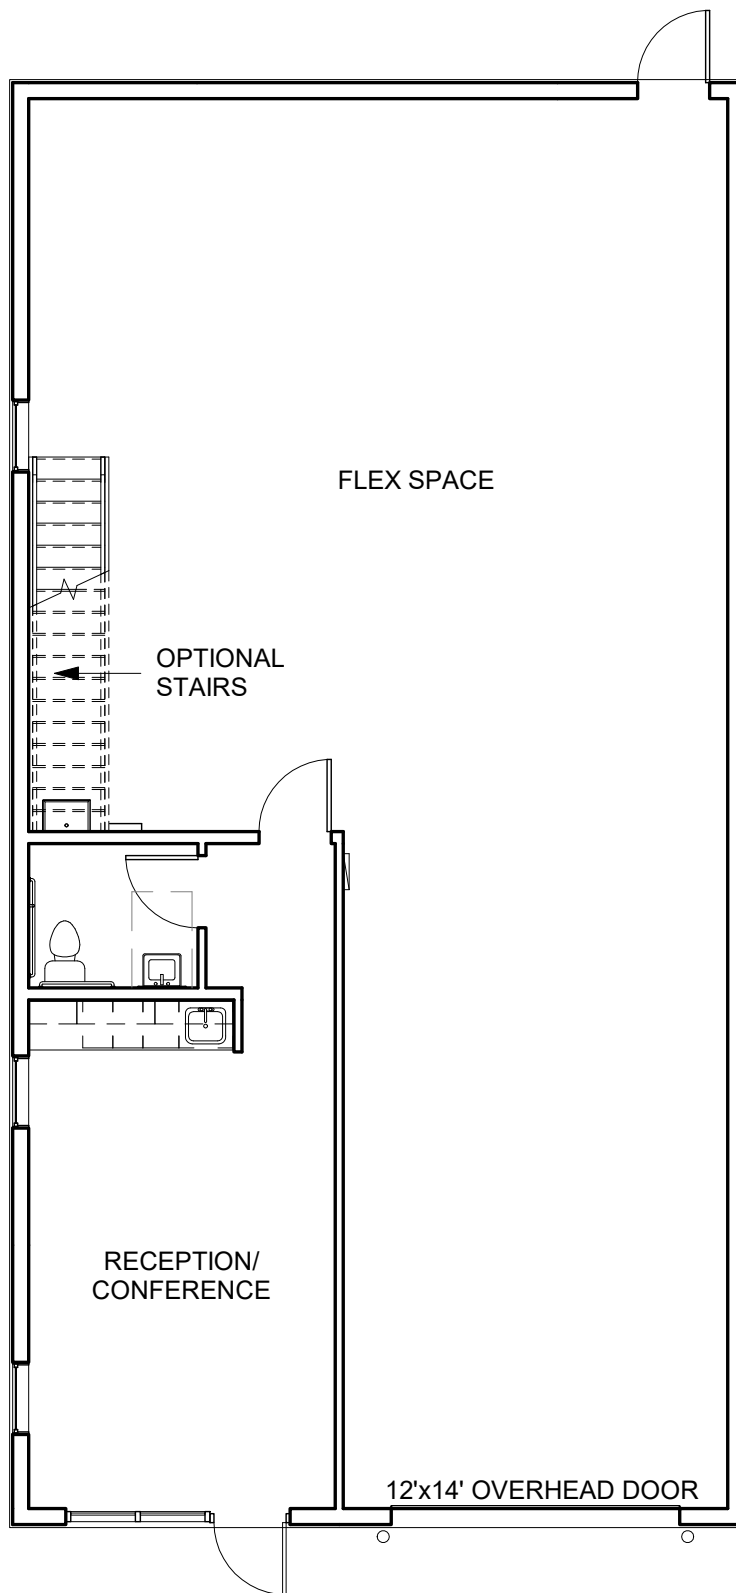

## BUILDING C - SUITE 1

30' x 60' - 1800 SQ. FT.  
 1436 SQ. FT. - FLEX SPACE  
 364 SQ. FT. - CONDITIONED  
 OFFICE/BATH/BREAKROOM  
 364 SQ. FT. OPTIONAL  
 MEZZANINE

# BUILDING C - SUITE 1 OPTIONAL MEZZANINE

## BUILDING C - SUITE 2

30' x 60' - 1800 SQ. FT.  
1436 SQ. FT. - FLEX SPACE  
364 SQ. FT. - CONDITIONED  
OFFICE/BATH/BREAKROOM  
364 SQ. FT. OPTIONAL  
MEZZANINE