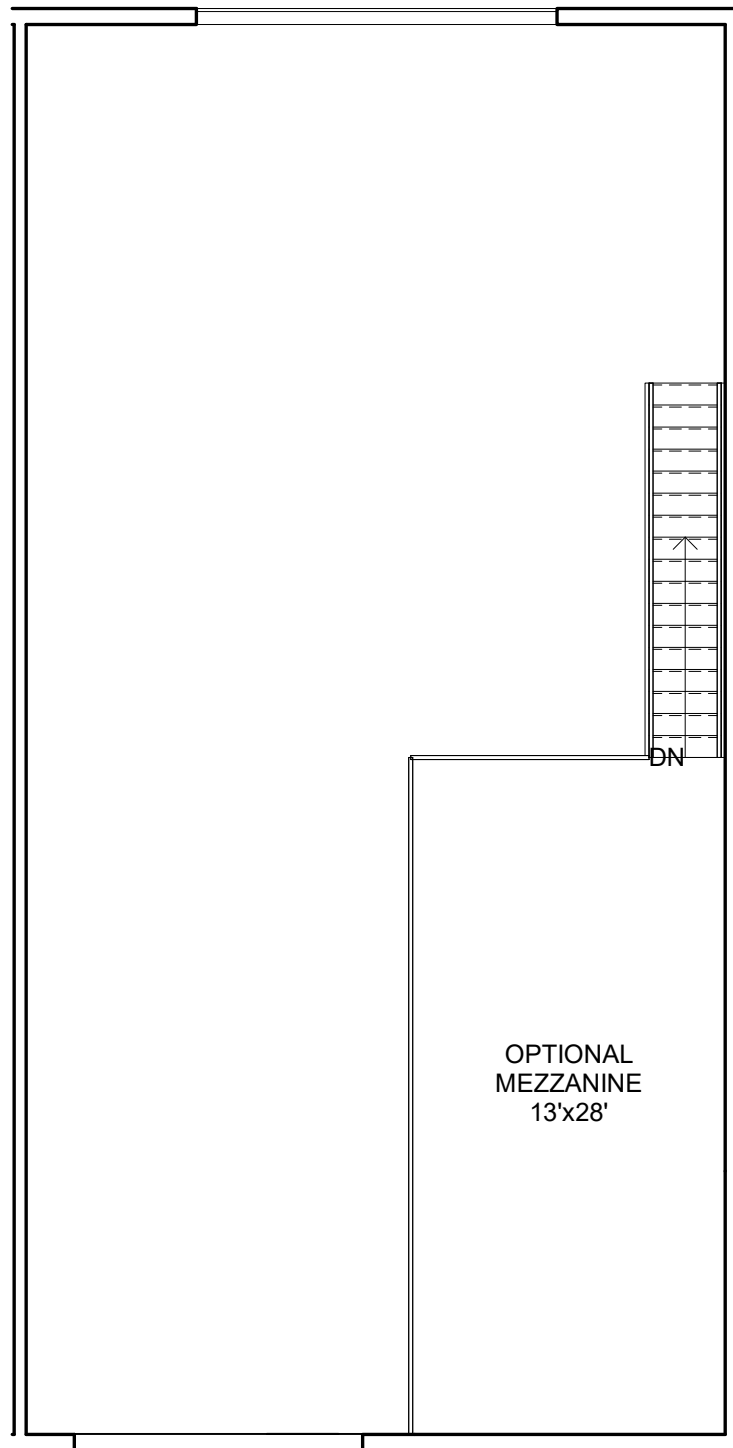

## BUILDING C - SUITE 1

30' x 60' - 1800 SQ. FT.  
 1436 SQ. FT. - FLEX SPACE  
 364 SQ. FT. - CONDITIONED  
 OFFICE/BATH/BREAKROOM  
 364 SQ. FT. OPTIONAL  
 MEZZANINE

# BUILDING C - SUITE 1 OPTIONAL MEZZANINE

## BUILDING C - SUITE 2

30' x 60' - 1800 SQ. FT.  
1436 SQ. FT. - FLEX SPACE  
364 SQ. FT. - CONDITIONED  
OFFICE/BATH/BREAKROOM  
364 SQ. FT. OPTIONAL  
MEZZANINE